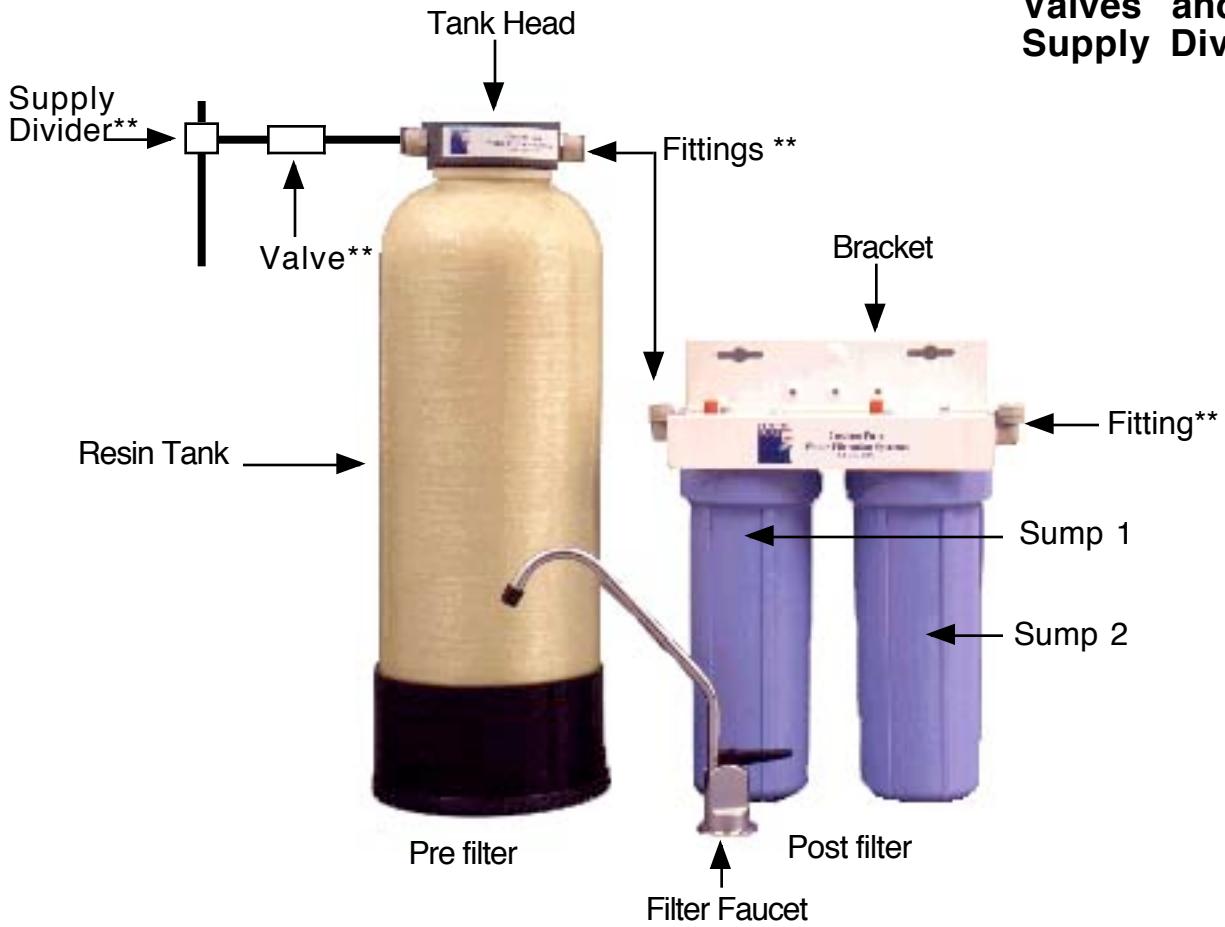

Filter Parts Terminology

Under the Counter MB Filter:

**** See Parts Style ID Sheet for Fittings Valves and Supply Dividers**

Counter Top MB Filter

Parts Style Identification Sheet

What Does Your Filter Have?

Fittings:

John Guest
Is the standard fitting we currently use

Murlok

Jaco

Brass Compression

Brass Garden Hose

Valves & Supply Dividers:

Murdock 2 Way Ball Valve
Is the standard valve we currently use.

Easy Adapter with 90 Degree Murdock Ball Valve

Self Piercing Saddle Tee Valve

John Guest White Ball Valve

Brass Supply Divider

Murdock Easy Adapter
Is the standard supply divider we currently use.

Double Diverter Valve

Single Diverter Valve

Tubing: