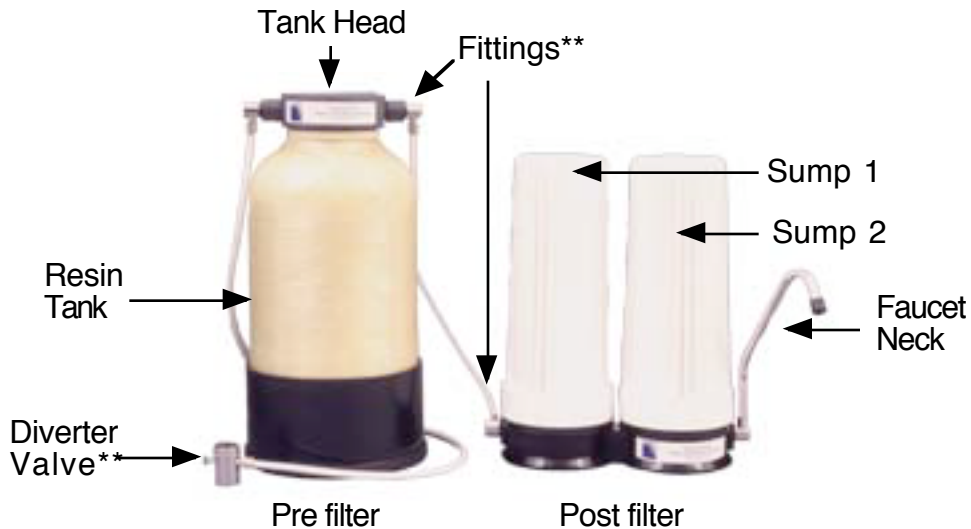

Filter Parts Terminology

Under the Counter MB Filter:

**** See Parts Style ID Sheet for Fittings Valves and Supply Dividers**

Counter Top MB Filter

Parts Style Identification Sheet

What Does Your Filter Have?

Fittings:

John Guest
Is the standard fitting we currently use

Murlok

Jaco

Brass Compression

Brass Garden Hose

Valves & Supply Dividers:

Murdock 2 Way Ball Valve
Is the standard valve we currently use.

Easy Adapter with 90 Degree Murdock Ball Valve

Self Piercing Saddle Tee Valve

John Guest White Ball Valve

Brass Supply Divider

Murdock Easy Adapter
Is the standard supply divider we currently use.

Double Diverter Valve

Single Diverter Valve

Tubing: